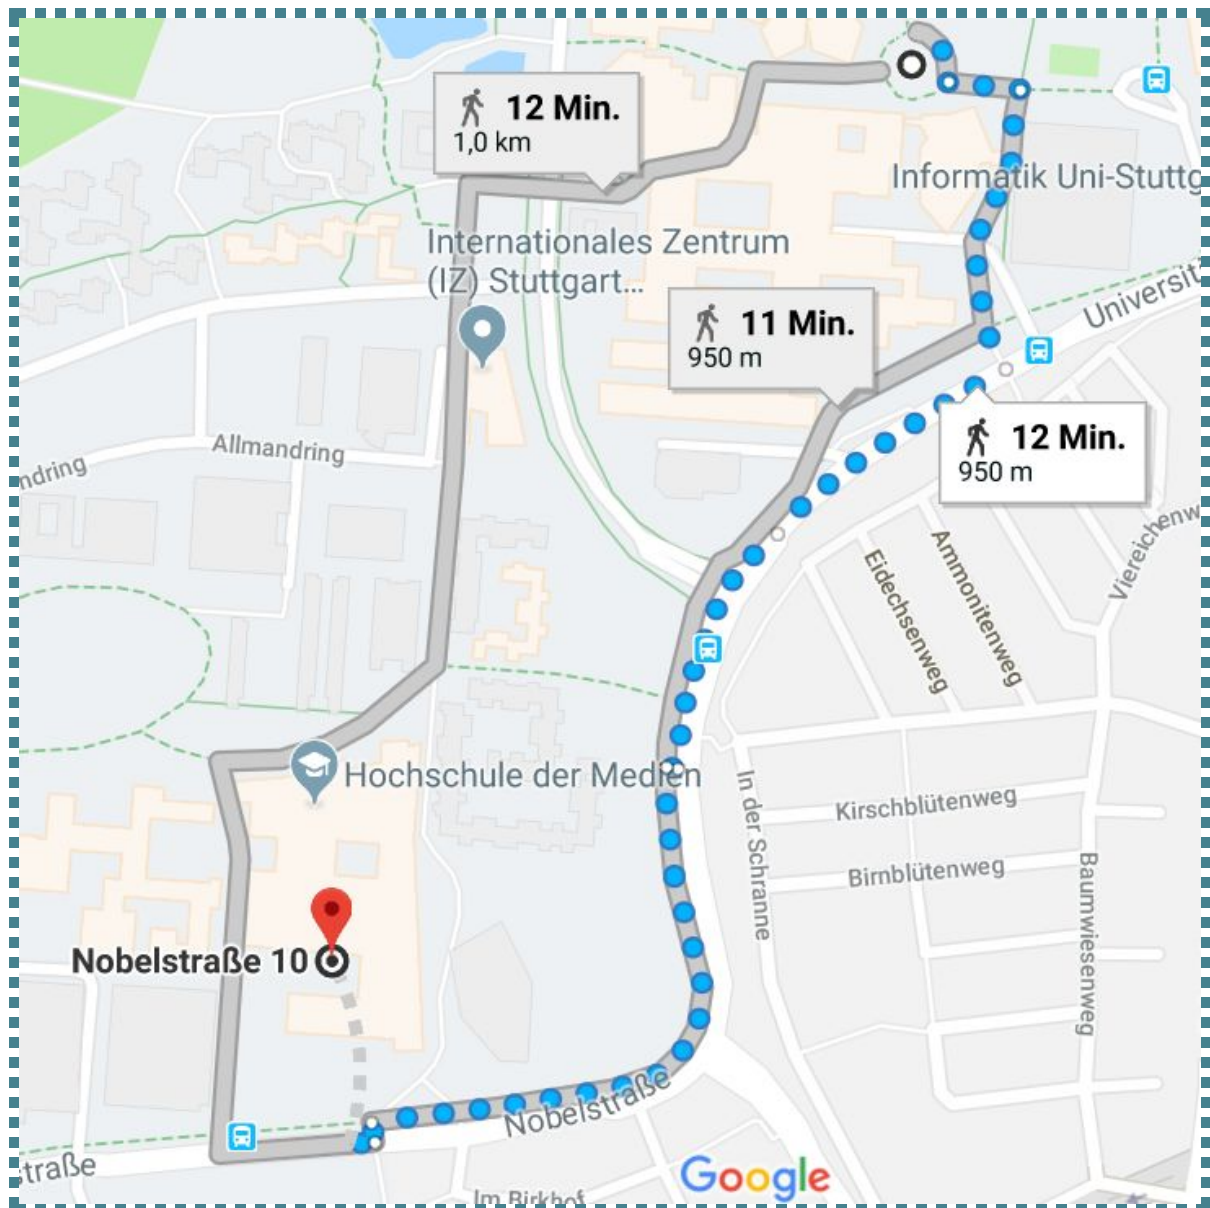

Walking route from S-Bahn station “Universität” to conference venue at Stuttgart Media University (HdM):